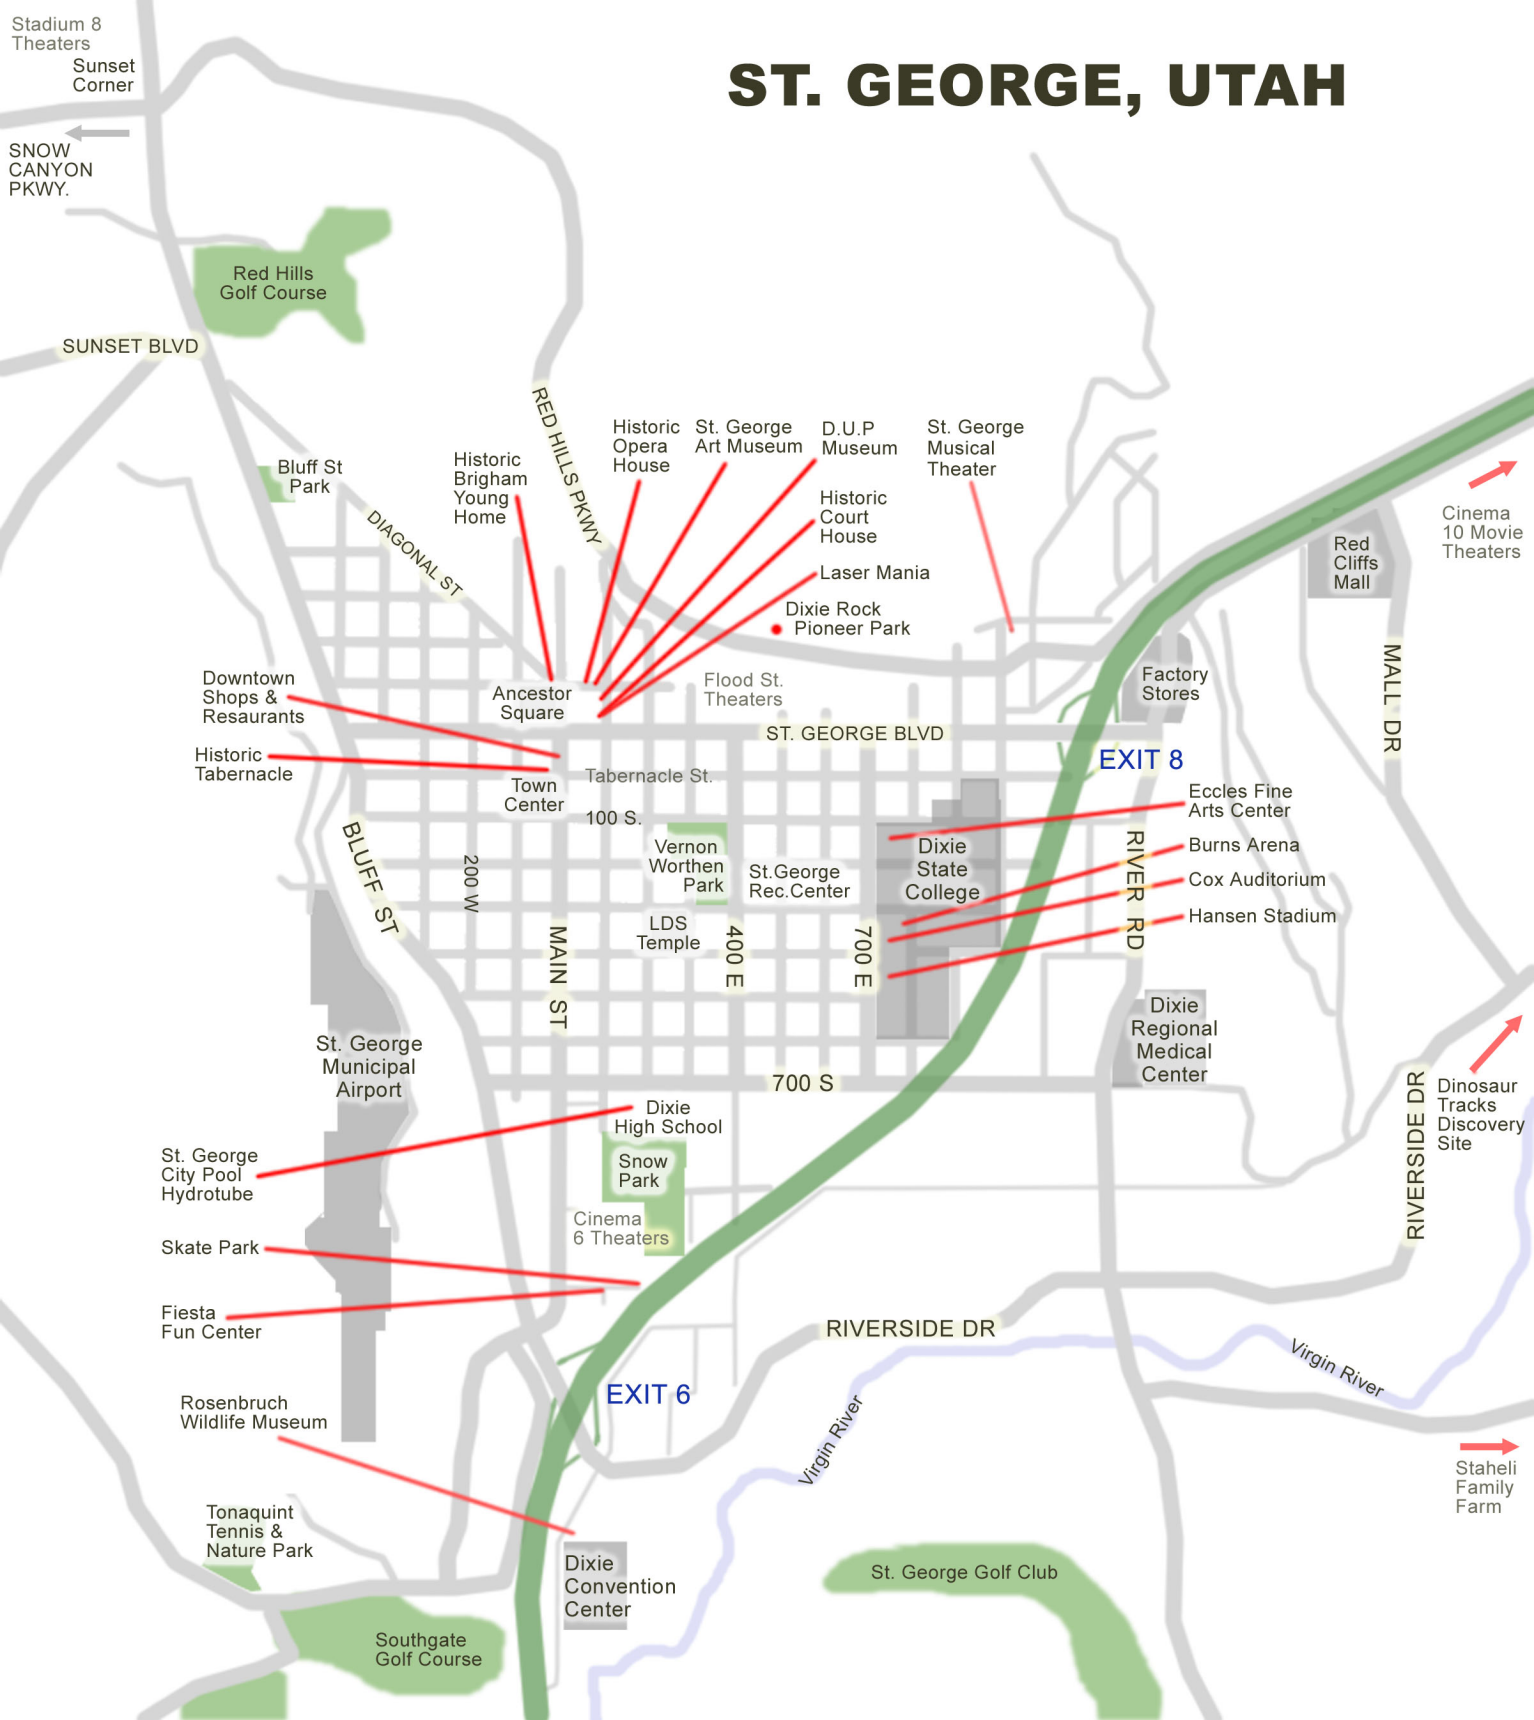

ST. GEORGE, UTAH

Stadium 8 Theaters
Sunset Corner
SNOW CANYON PKWY.

Red Hills Golf Course

SUNSET BLVD

Bluff St Park

Historic Brigham Young Home

RED HILLS PKWY

Historic Opera House

St. George Art Museum

D.U.P. Museum

St. George Musical Theater

Historic Court House

Laser Mania

Dixie Rock Pioneer Park

Red Cliffs Mall

Cinema 10 Movie Theaters

Downtown Shops & Resaurants

Historic Tabernacle

Ancestor Square

Flood St. Theaters

Factory Stores

ST. GEORGE BLVD

EXIT 8

Town Center

Rosenbruch Wildlife Museum

EXIT 6

RIVERSIDE DR

Virgin River

Staheli Family Farm

Tonaquint Tennis & Nature Park

Dixie Convention Center

St. George Golf Club