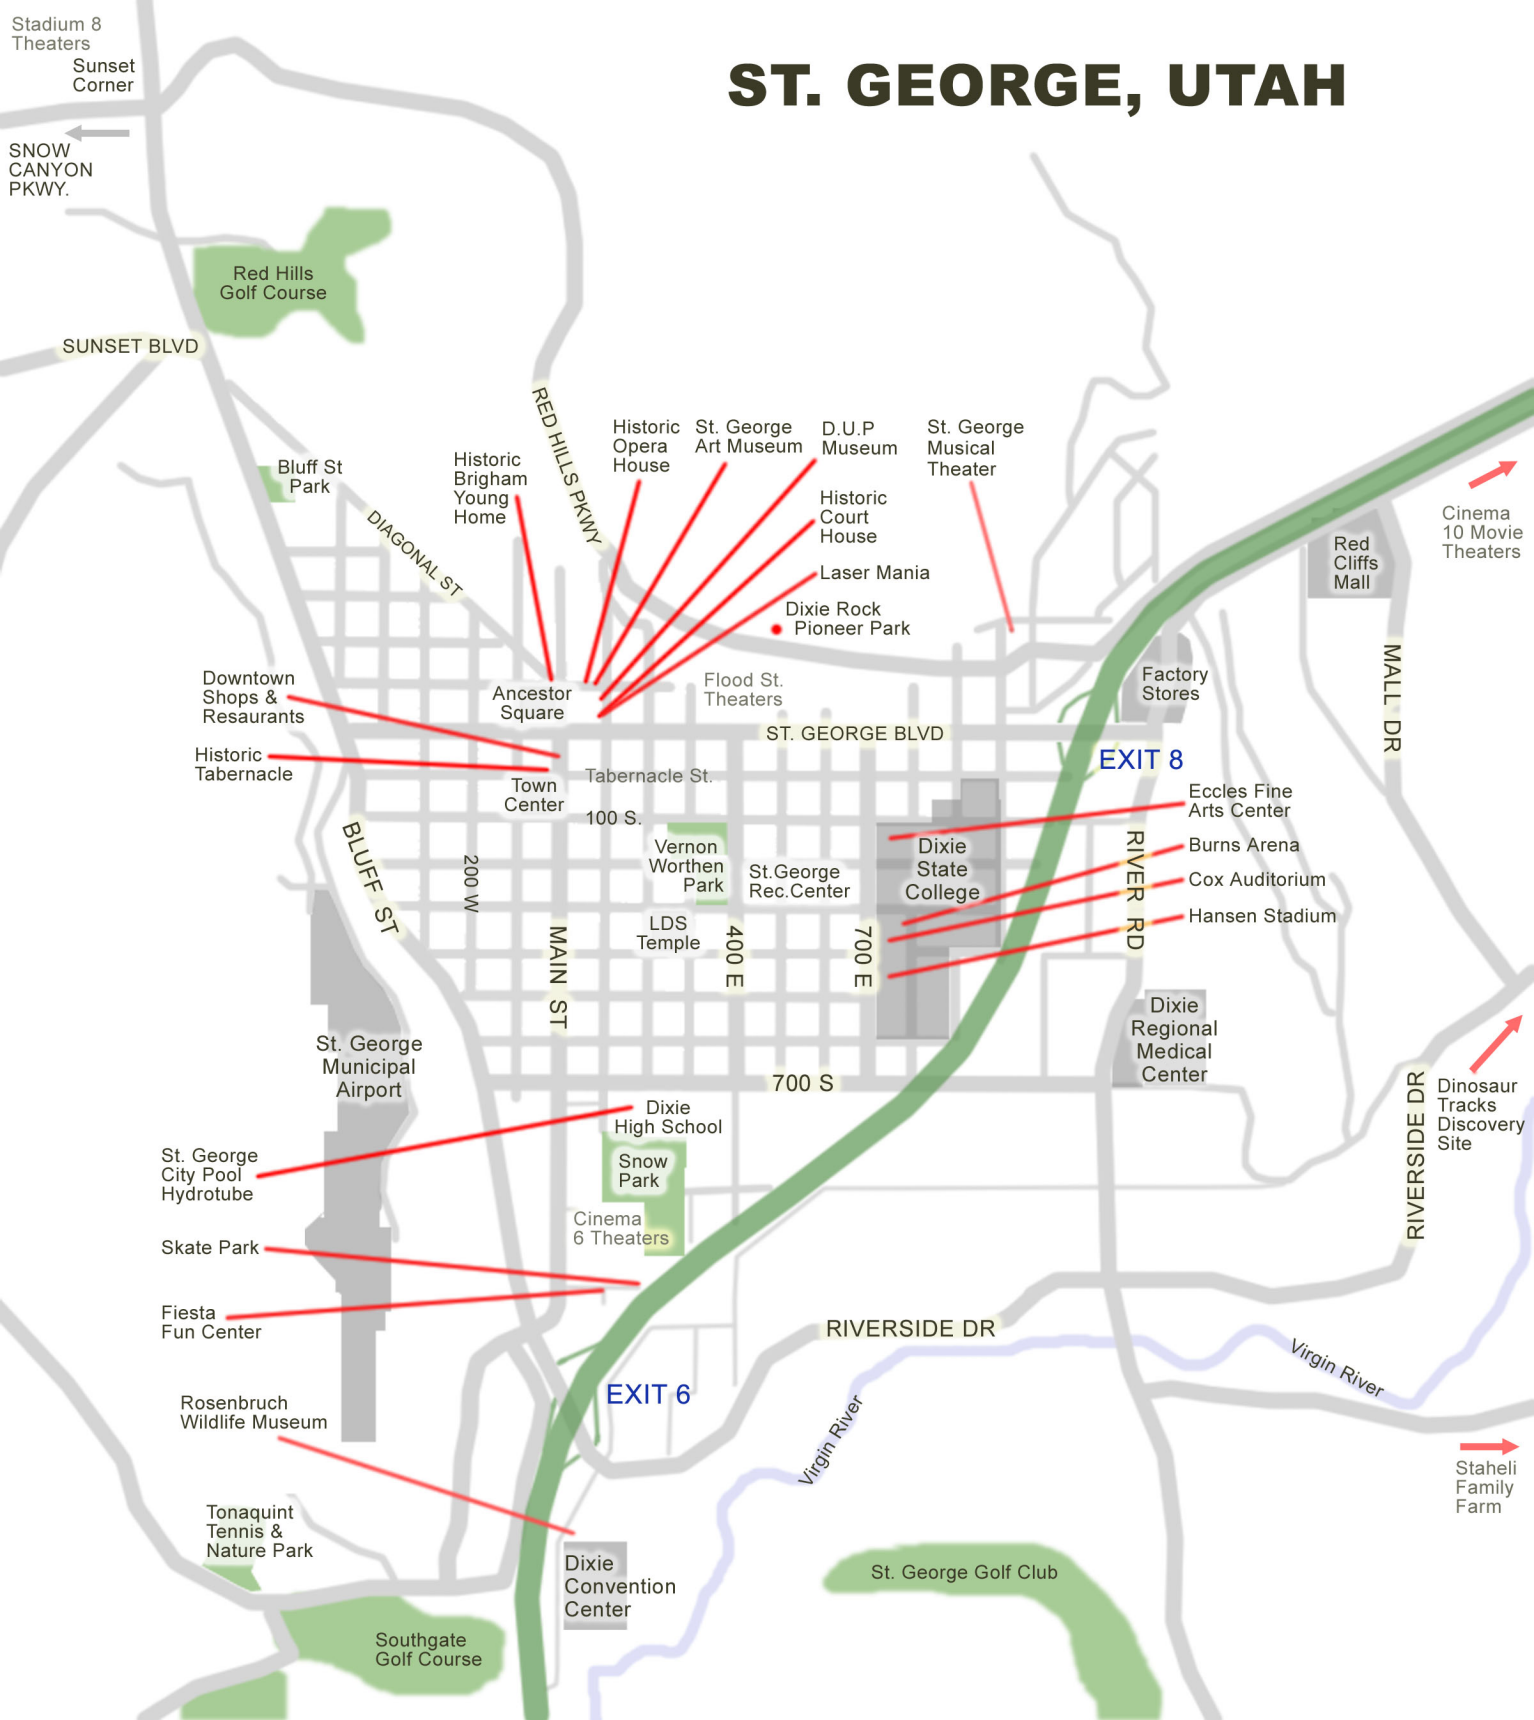

ST. GEORGE, UTAH

Stadium 8 Theaters
Sunset Corner
SNOW CANYON PKWY.

Red Hills Golf Course

SUNSET BLVD

Bluff St Park

DIAGONAL ST

RED HILLS PKWY

Historic Brigham Young Home

Historic Opera House

St. George Art Museum

D.U.P. Museum

St. George Musical Theater

Historic Court House

Laser Mania

Dixie Rock Pioneer Park

Red Cliffs Mall

Cinema 10 Movie Theaters

Downtown Shops & Resaurants

Historic Tabernacle

Ancestor Square

Flood St. Theaters

Factory Stores

ST. GEORGE BLVD

EXIT 8

Virgin River

Virgin River